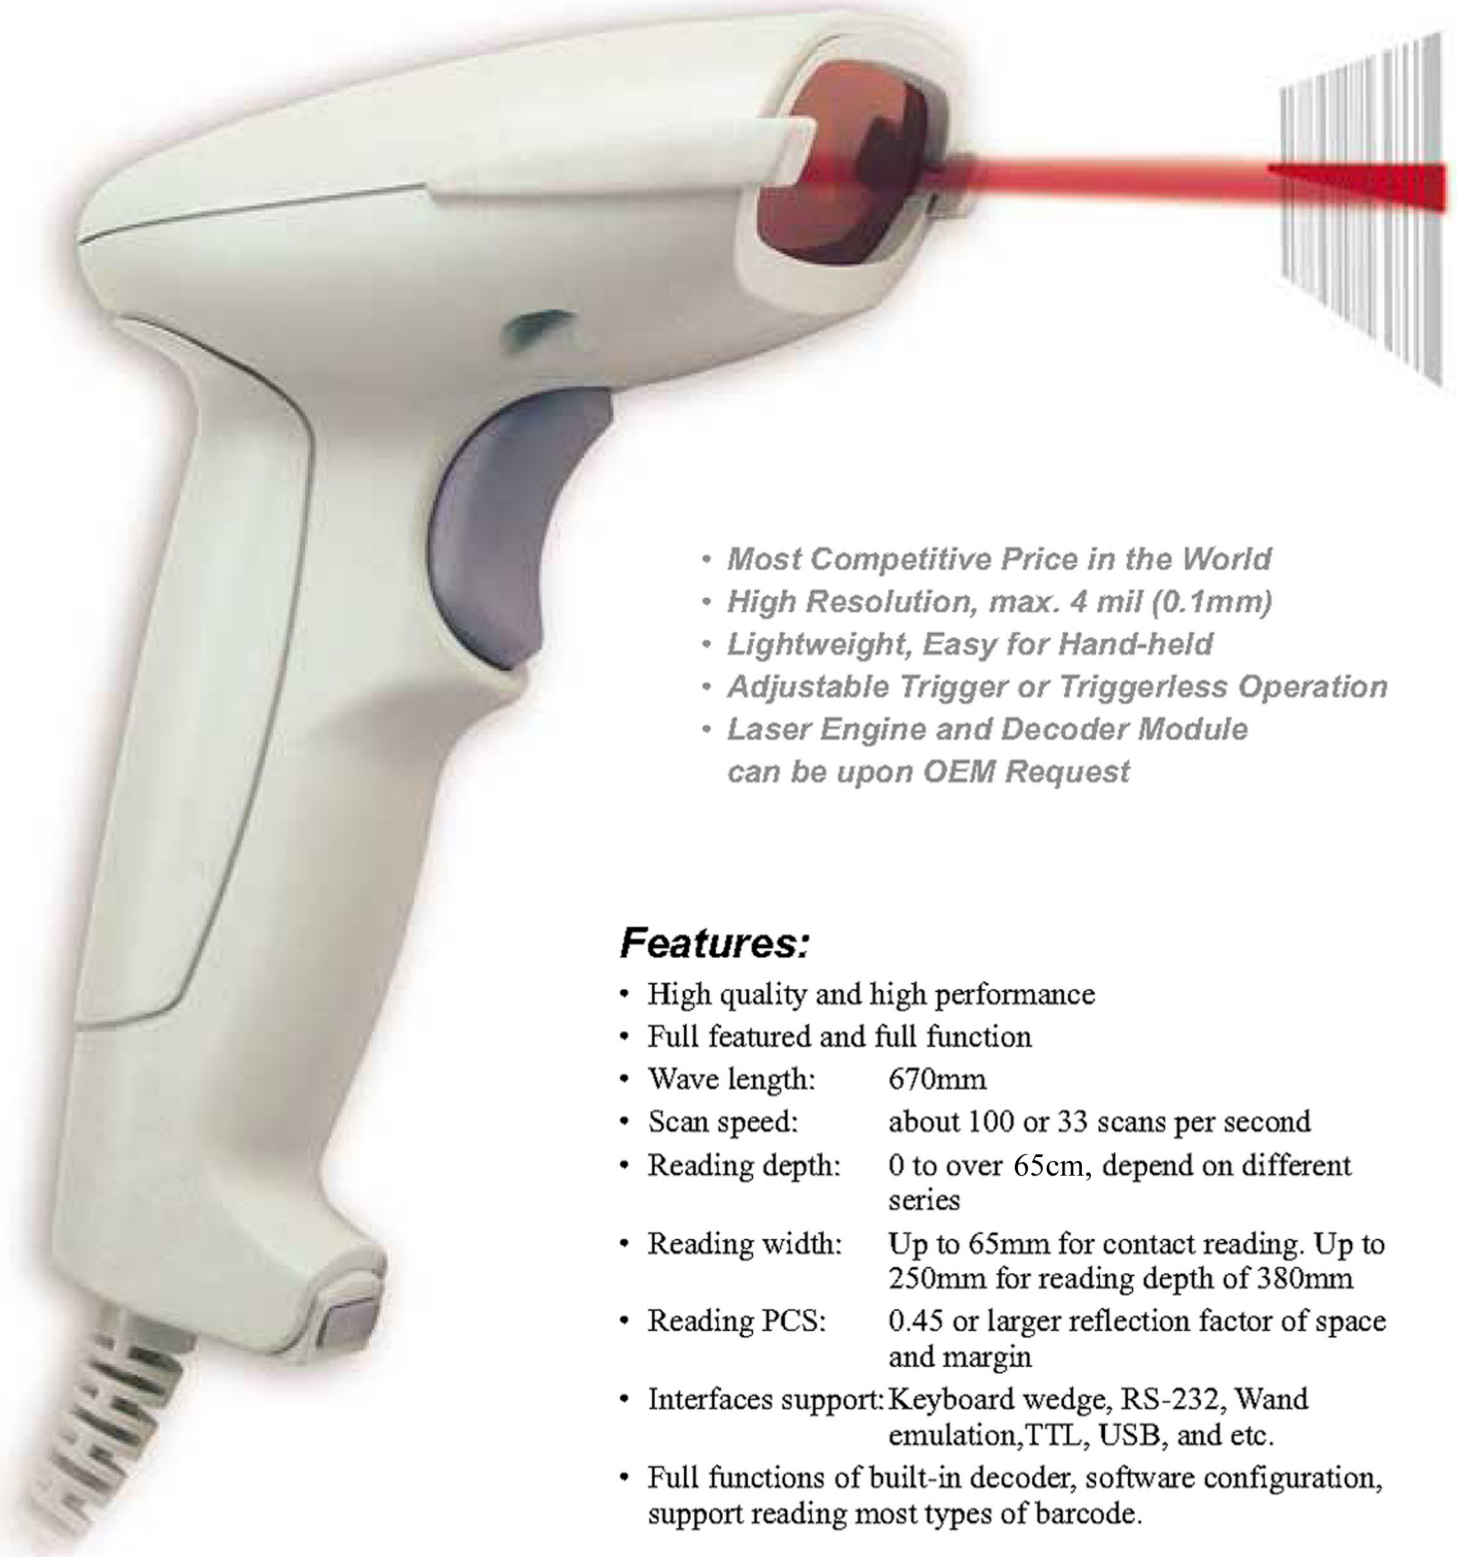

KS-380 Series

Barcode Laser Scanner

• Barcode Hand-held Laser Scanner with High Performance

- *Most Competitive Price in the World*
- *High Resolution, max. 4 mil (0.1mm)*
- *Lightweight, Easy for Hand-held*
- *Adjustable Trigger or Triggerless Operation*
- *Laser Engine and Decoder Module can be upon OEM Request*

Features:

- High quality and high performance
- Full featured and full function
- Wave length: 670nm
- Scan speed: about 100 or 33 scans per second
- Reading depth: 0 to over 65cm, depend on different series
- Reading width: Up to 65mm for contact reading. Up to 250mm for reading depth of 380mm
- Reading PCS: 0.45 or larger reflection factor of space and margin
- Interfaces support: Keyboard wedge, RS-232, Wand emulation, TTL, USB, and etc.
- Full functions of built-in decoder, software configuration, support reading most types of barcode.

Specifications:

Optical

Resolution & Reading Depth

Series	Max. Resolution	Max. Depth for 40mil
KS-380SR	4 mil (0.1mm)	55 cm
KS-380MR	4 mil (0.1mm)	100 cm
KS-380NR	5 mil (0.125mm)	38 cm

Nominal scan rate	100 or 33 scans/sec
Wavelength	670nm±10nm
Maximum pitch	±65 degrees
Maximum skew	±50 degrees

Engineering Design

Power source	+5VDC, ±10%
Processor	Intel 80C31
Decoder	Proprietary
Body Material	ABS
Current Consumption	55mA~90mA(max.) for undecoded
Weight	140g (without cable)
Shock Resistance	1 meter drop onto concret