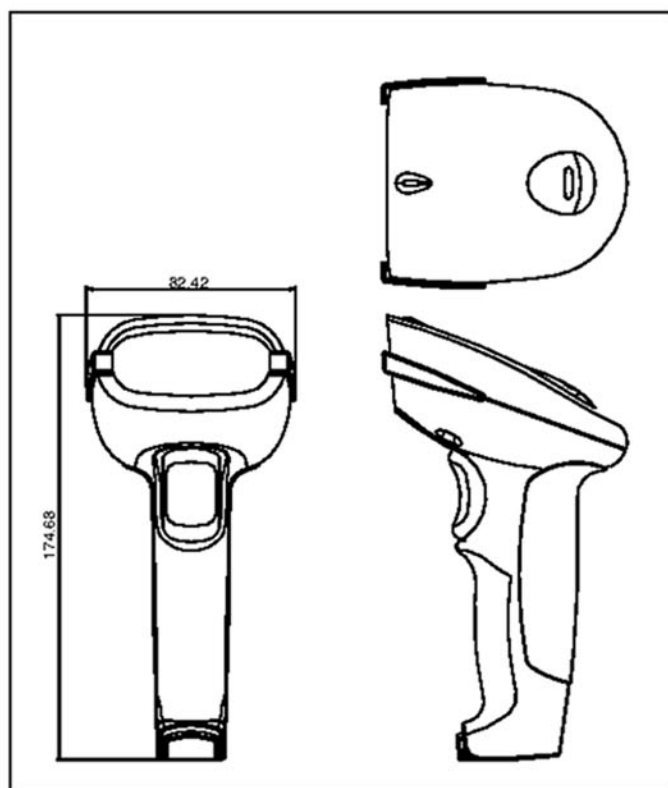

Engineering Design

Power source	+5VDC, ±10%
Processor	Intel 80C31
Decoder	Proprietary
Body Material	ABS
Current Consumption	55mA~90mA(max.) for undecoded
Weight	140g (without cable)
Shock Resistance	1 meter drop onto concret

Dimensions:

Series

KS-380SR	Normal Range ≥ 55 cm
KS-380MR	Middle Range ≥ 100 cm
KS-380NR	Normal Range ≥ 38 cm

Models - by interfaces

KS-380-T	Undecoded model with TTL Output
KS-380-W	Wand-emulation with built-in decoder
KS-380-R	RS-232 interface with built-in decoder
KS-380-K	Keyboard wedge with built-in decoder
KS-380-K/R/W	Keyboard/RS-232/Wand, Three-in-One
KS-380-U	USB interface with built-in decoder